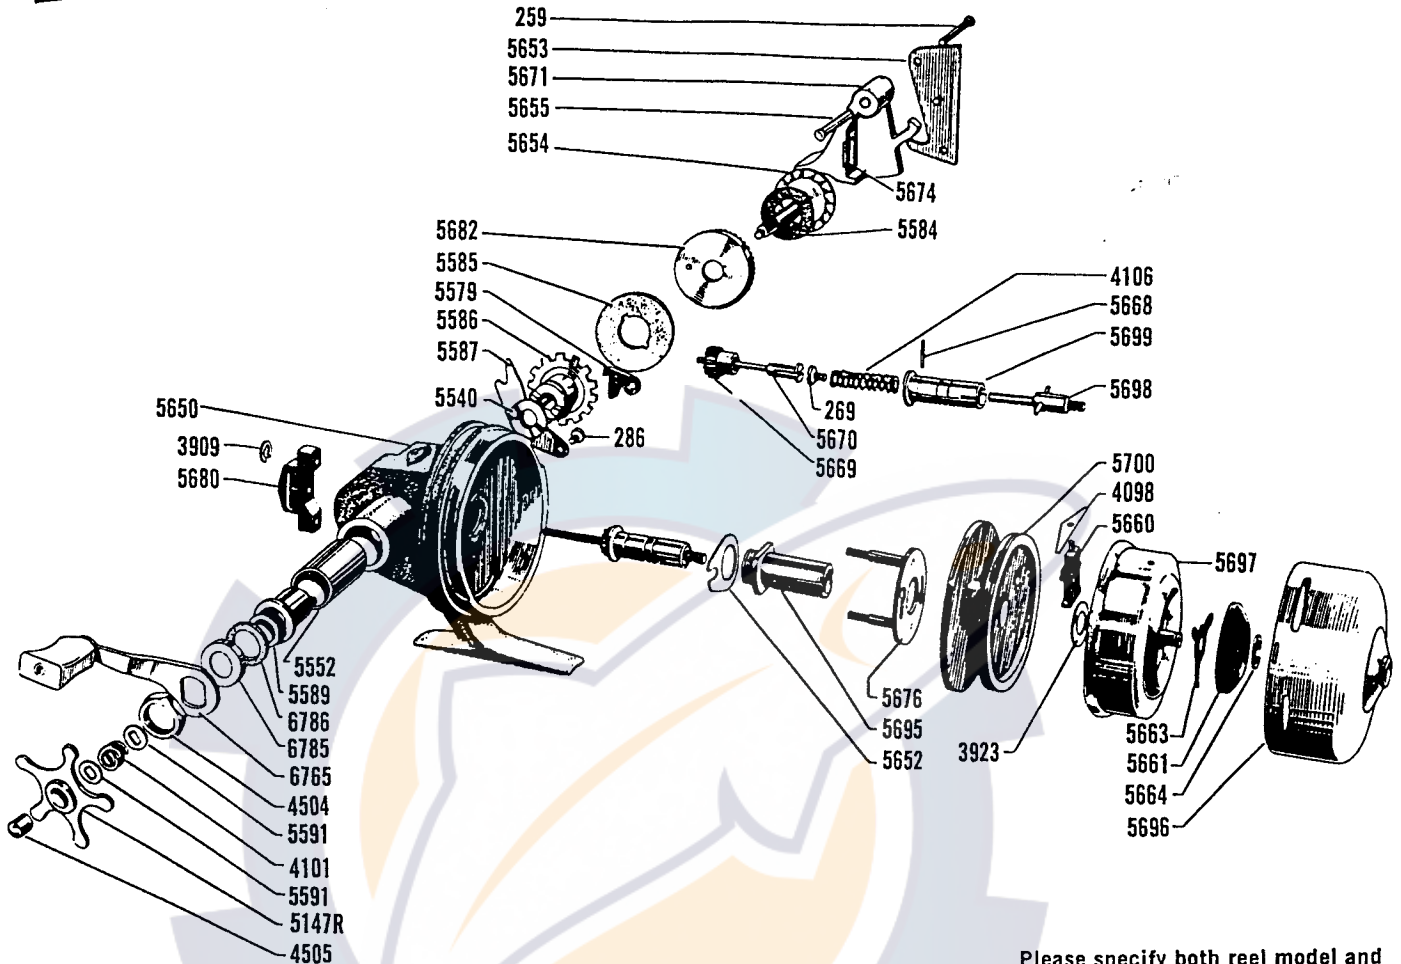

ABU-MATIC 70

Prices subject to change without notice

Please specify both reel model and part numbers when ordering.

No.	Part Name	Price	No.	Part Name	Price	No.	Part Name	Price
259	Side Plate Screw	(each) .15	5586	Anti Reverse Ratchet	1.00	5670	Throw Out Pin	.50
269	Spool Axle Screw	.10	5587	Ratchet Lock Arm	.25	5671	Line Release Trigger	.75
286	Lock Arm Screw	(each) .10	5589	Handle Bearing	1.00	5674	Release Trigger Plate	.10
3909	"C" Lock (each)	.10	5591	Brake Spring Washer	(each) .10	5676	Spool Mount	1.60
3923	Winding Cup Spacer	(each) .10	5650	Housing	4.75	5680	Oscillation Slide	.25
4098	Line Pick Up Spring	.10	5652	Pinion Bushing Lock	.10	5682	Drive Gear with Click Spring	2.50
4101	Brake Spring	.25	5653	Side Plate	.75	5695	Pinion Gear Bushing	2.10
4106	Main Axle Spring	.15	5654	Drive Shaft with Click Plate	1.25	5696	Bell Cover	3.00
4504	Handle Bearing Lock Nut	.25	5655	Release Trigger Bushing	.10	5697	Winding Cup	5.50
4505	Handle Lock Nut (left hand thread)	.15	5660	Line Pick Up	2.10	5698	Spool Axle	.60
5147R	Star Wheel	1.75	5661	Rubber Cushion	.60	5699	Axle Bearing	2.10
5540	Synchro Slide	.15	5663	Cushion Tension Spring	.10	5700	Spool, with Container	3.00
5552	Oilite Bushing	.50	5664	Cushion "C" Lock	.10	6765	Handle	1.75
5579	Anti Reverse Dog	.75	5668	Axle Bearing Pin	.10	6785	Dust Shield	.25
5584	Base Drag Washer	.10	5669	Pinion Gear	.75	6786	Felt Oil Retainer	.10
5585	Drag Pressure Plate	1.00				9228	Spool Container	.60

PARTS AND SERVICE AVAILABLE AT THE FOLLOWING REGIONAL FACTORY REPAIR DEPOTS:

**FACTORY SERVICE
RODS, REELS AND PARTS**

**SILICOTE SALES DIVISION
520 WEST 14th AVENUE
OSHKOSH, WISCONSIN 54902**

**NATE BUELL SERVICE CORPORATION
5013 N.E. 42nd STREET
PORTLAND, OREGON 97218**